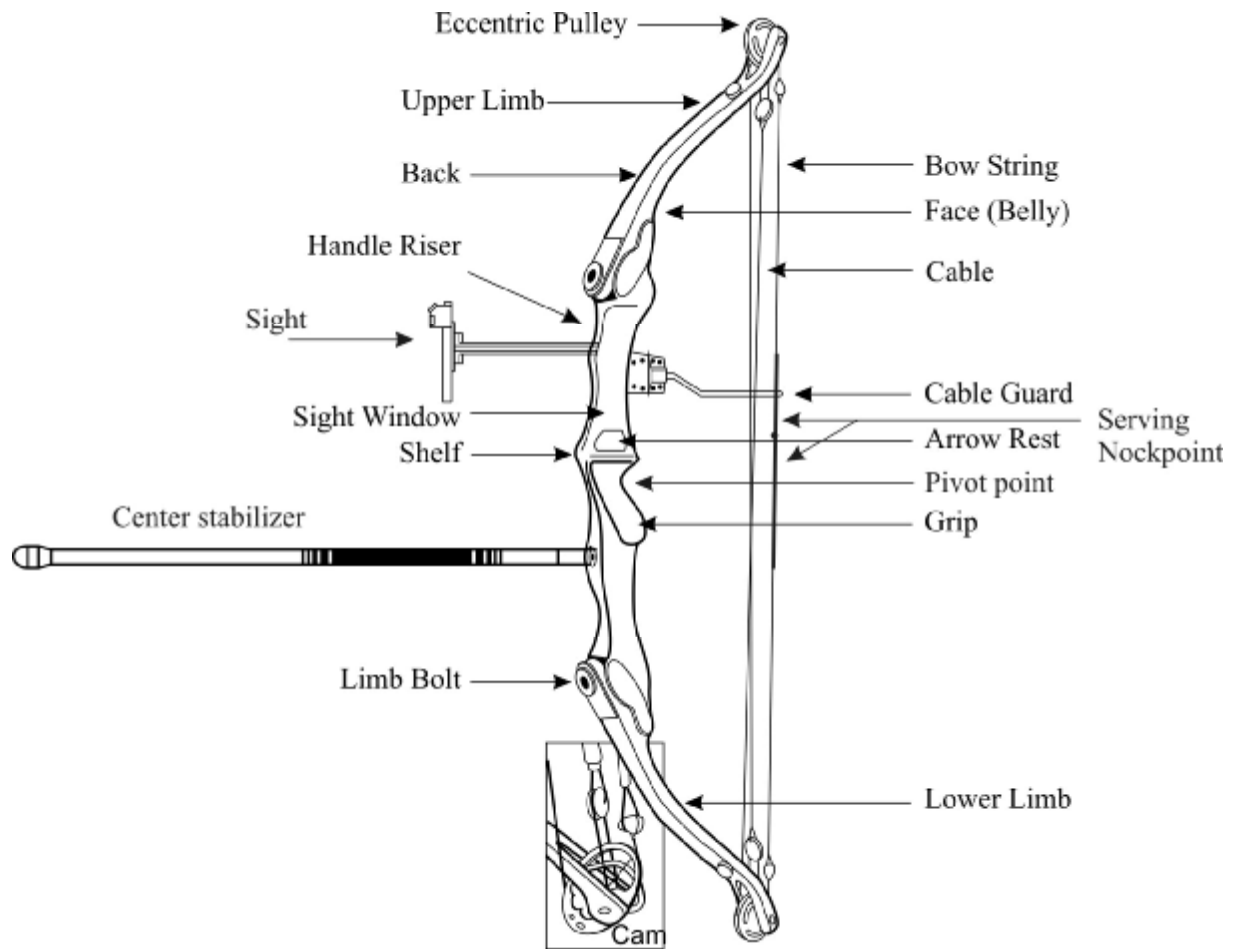

BERSAGLIO

d	x	y	z
diameter of face	color zone	scoring zone	diameter of inner 10
122 cm	12.2 cm	6.1 cm	6.1 cm

ARCO OLIMPICO (RECURVE)

Image 17: Recurve Bow description

COMPOUND

FRECCIA

Image 19: Arrow description