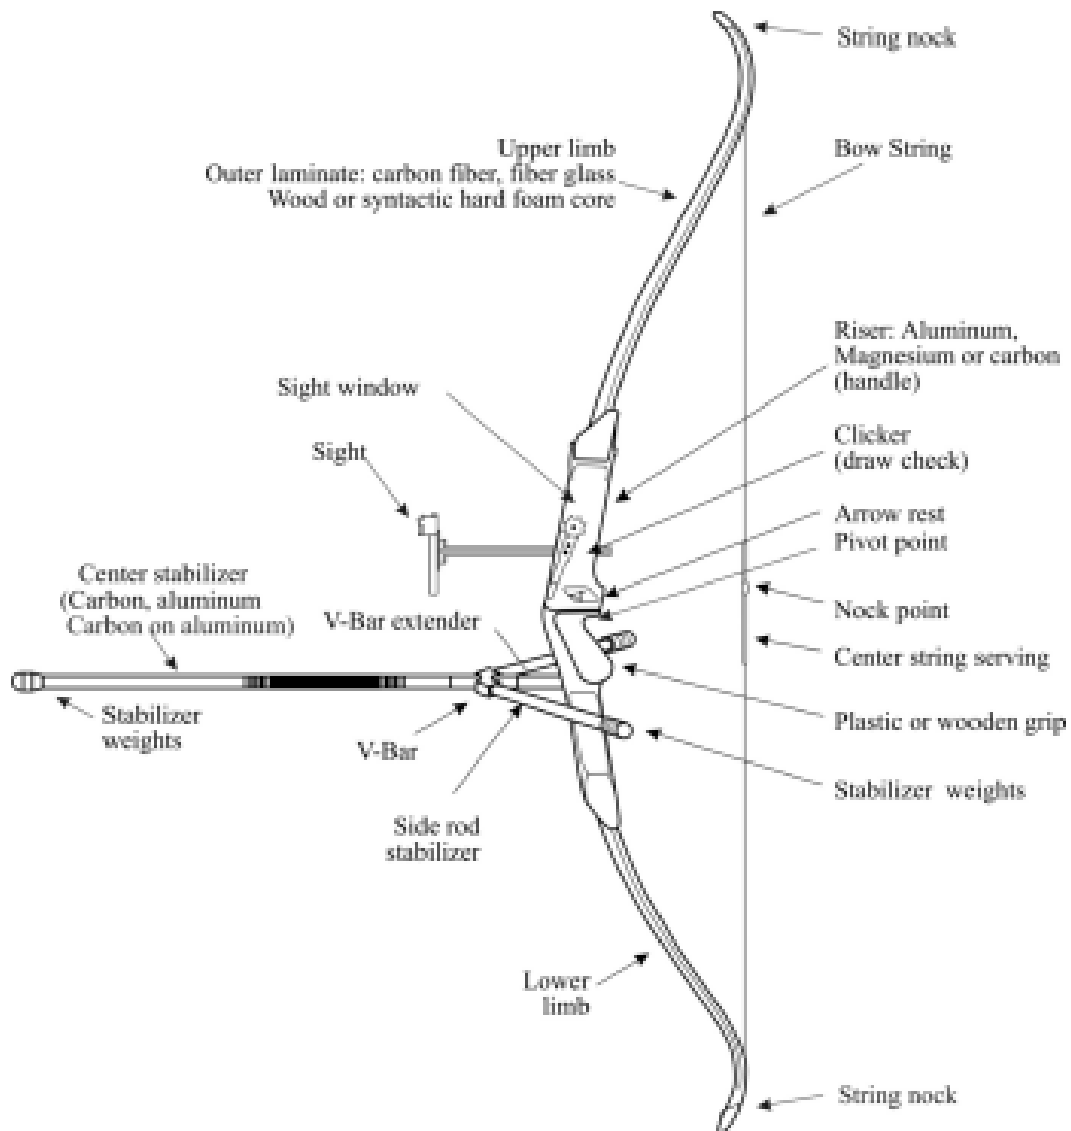

BERSAGLIO

d	x	y	z
diameter of face	color zone	scoring zone	diameter of inner 10
122 cm	12.2 cm	6.1 cm	6.1 cm

ARCO OLIMPICO (RECURVE)

Image 17: Recurve Bow description

COMPOUND

FRECCIA

Image 19: Arrow description