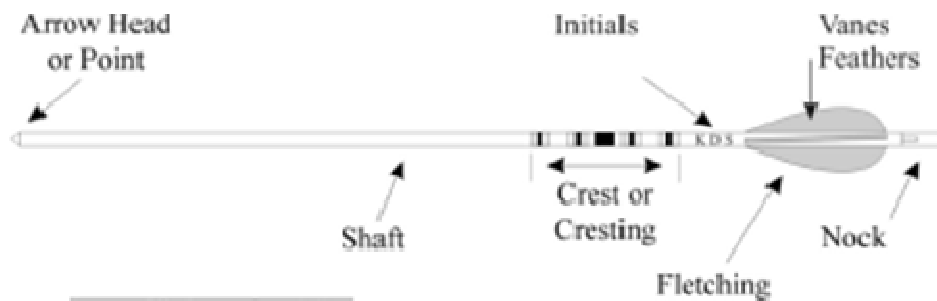

BERSAGLIO

d	x	y	z
diameter of face	color zone	scoring zone	diameter of inner 10
122 cm	12.2 cm	6.1 cm	6.1 cm

ARCO OLIMPICO (RECURVE)

Image 17: Recurve Bow description

COMPOUND

FRECCIA

Image 19: Arrow description