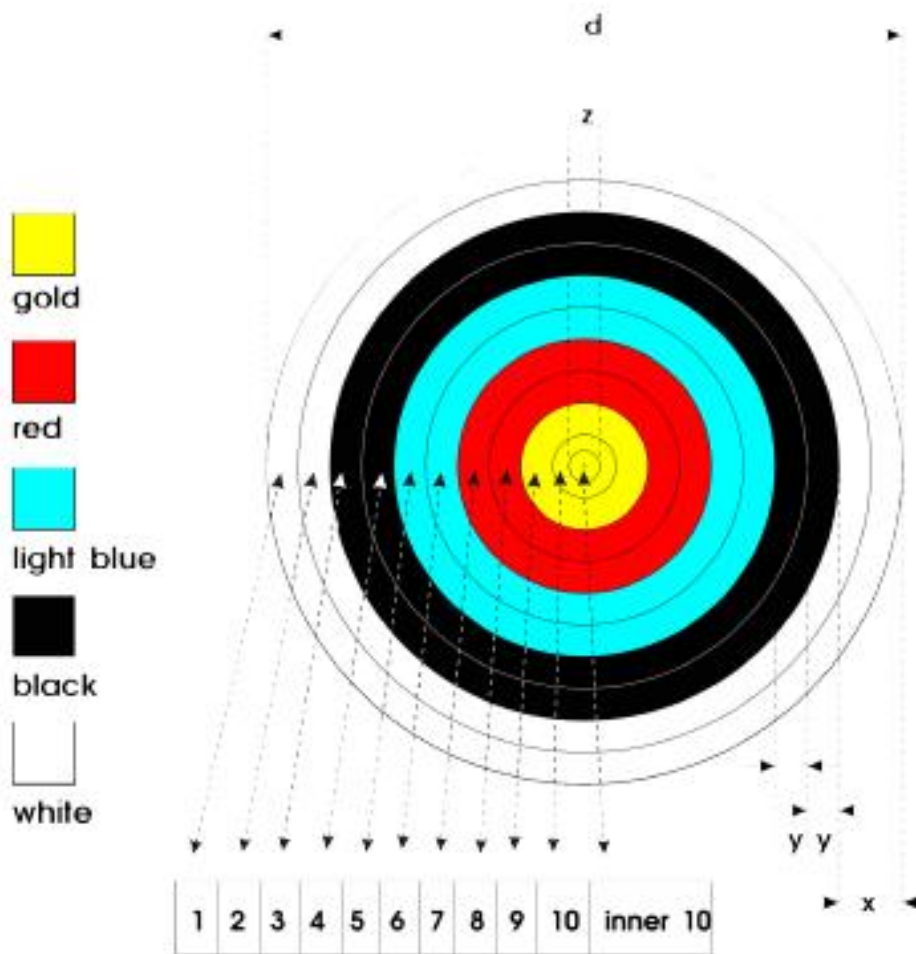

BERSAGLIO

d	x	y	z
diameter of face	color zone	scoring zone	diameter of inner 10
122 cm	12.2 cm	6.1 cm	6.1 cm

ARCO OLIMPICO (RECURVE)

Image 17: Recurve Bow description

COMPOUND

FRECCIA

Image 19: Arrow description